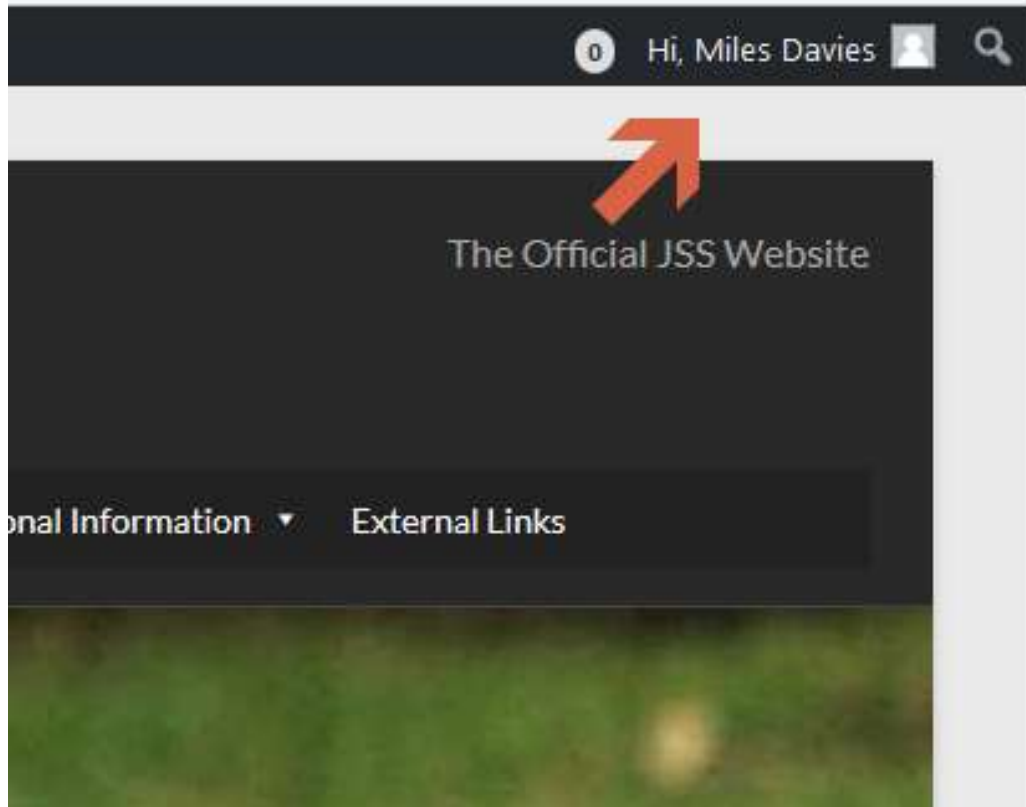

Remember Me

Log In

[Register](#) | [Lost your password?](#)

[← Back to The Jacob Sheep Society](#)

Log in screen.

1 – Enter your username or e-mail address

2 – Enter the password you chose during registration

Press the Log In button

When you return to the website, you will see you are logged in by your name appearing in the Upper Right Hand Corner of the web page.

You can now access the forums while being logged in